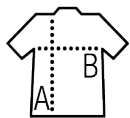

Quality

SWEATER 334 g/pc
70% viscose 30% polyamide

Style

V-neck
Close-fitting cut
1x1 ribbed cuffs and hem with elastane
for a perfect fit
Armholes with knitting decrease

Available sizes

Sizes	XS	S	M	L	XL	XXL
A/B	60/41	61/44	62/47	63/50	64/53	65/56

Carton size : 60 x 40 x 28 cm

Weight per
carton : 0.00 kg

Related products

SOL'S GLORY MEN
01710