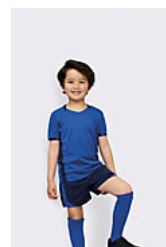

Quality

MESH POLYESTER 150
100% breathable polyester

Style

V-neck with contrast trim
Contrast side mesh inserts

Available sizes

Sizes	XS	S	M	L	XL	XXL
A/B	69/46	74/50	75/53	76/56	77/58	78/60

Available colours

White / Black Black / White Red / Black Royal blue / French navy French navy / Royal blue

Packaging

Carton size : 55 x 40 x 27cm

Weight per carton : 0.00 kg

Related products

SOL'S CLASSICO KIDS
01719