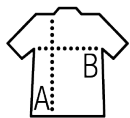

Quality

MESH POLYESTER 150
100% breathable polyester

Style

V-neck with contrast trim
Contrast side mesh inserts

Available sizes

Sizes	XS	S	M	L	XL	XXL
A/B	69/46	74/50	75/53	76/56	77/58	78/60

Available colours

White / Black Black / White Red / Black Royal blue / French navy French navy / Royal blue

Packaging

Carton size : 55 x 40 x 27cm

Weight per carton : 0.00 kg

Related products

SOL'S CLASSICO KIDS
01719